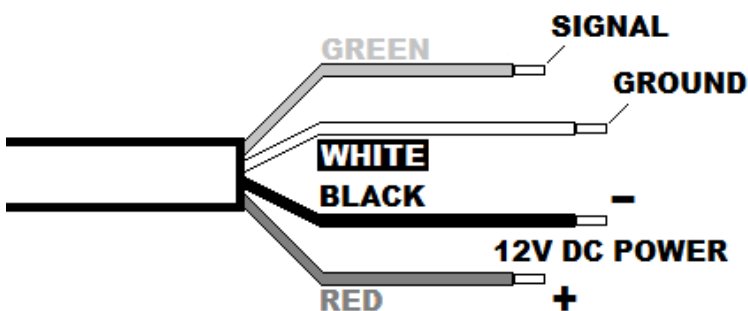

### ACTIVE 12V INDOOR/OUTDOOR SPEAKER

Item ref: 952.824UK

User Manual

Caution: Please read this manual carefully before operating  
Damage caused by misuse is not covered by the warranty

The BP4A is a weatherproof background speaker with a built-in amplifier, which can be installed indoors or in a sheltered outdoor area, onto a wall or other surface, from its adjustable mounting bracket.

Follow the wiring guide below for power and signal connections to the 4-core cable (connections should be sealed or sheltered from the elements)

The internal amplifier can be operated from any 12Vdc power supply capable of delivering up to 2A current.

### Specifications

Power supply	12Vdc, 2A min. (not included)
Construction	ABS moulded body, aluminium grille
Connection	Hard-wired cable (power + line in)
Woofers	100mmØ (4") polypropylene cone
Tweeter	25mmØ (1") balanced dome
Output power: max.	12W
IP rating	IP54
Dimensions	195 x 150 x 150mm
Weight	1.298kg